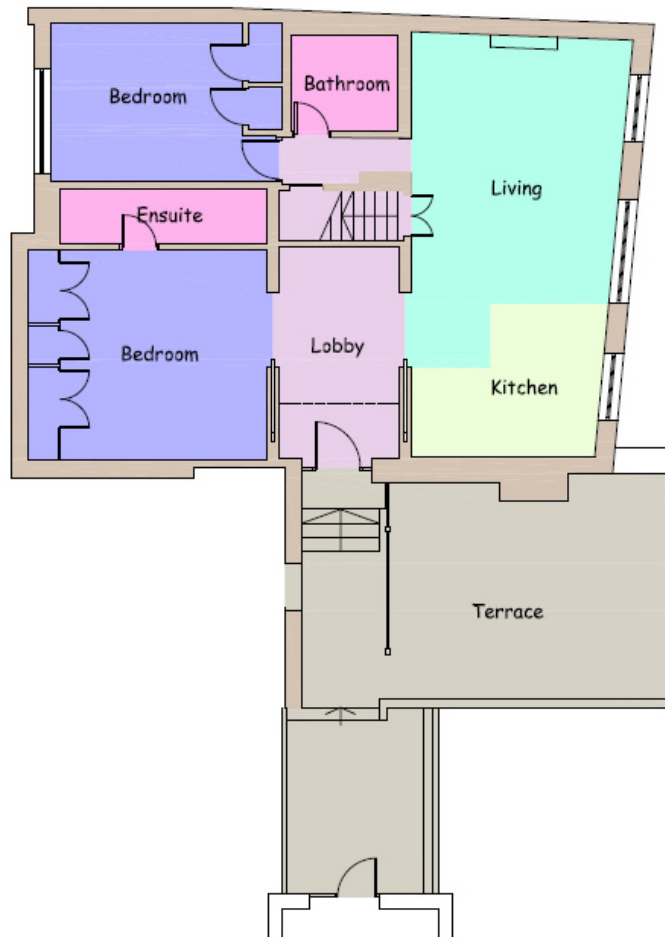

THE
RED CARNATION
HOTEL COLLECTION

The Apartments at Catherine Place

Apartment 2

First Floor

Second Floor

Total floor area: 850.34 sq ft / 79 sq m

Roof terrace area: 516.66 sq ft / 48 sq m

* Please note that the ensuite bathroom in the 2 bedroom apartment does not have a toilet.