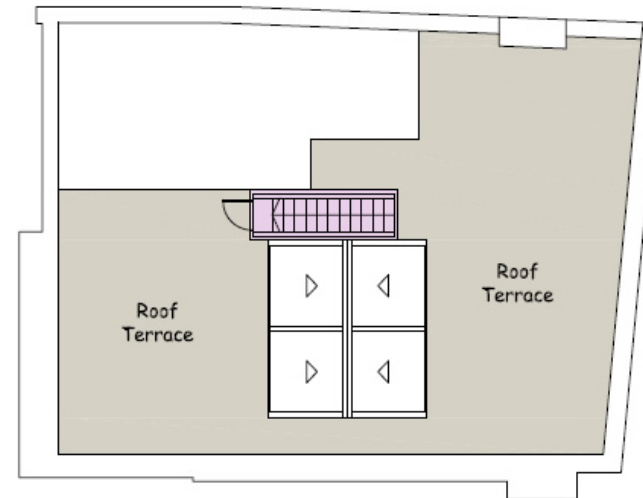

THE
RED CARNATION
HOTEL COLLECTION

The Apartments at Catherine Place

Apartment 2

First Floor

Second Floor

Total floor area: 850.34 sq ft / 79 sq m

Roof terrace area: 516.66 sq ft / 48 sq m

* Please note that the ensuite bathroom in the 2 bedroom apartment does not have a toilet.